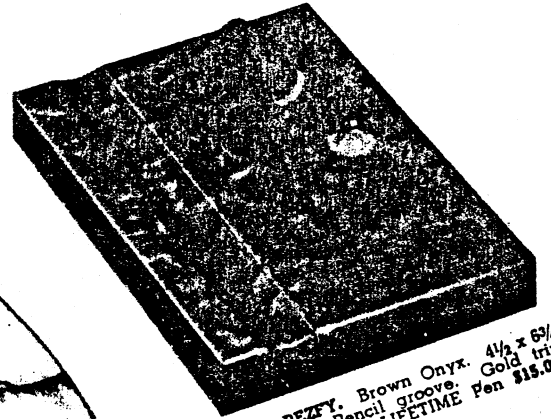

R328 ADDOL. Colored Pedrara Onyx. 4 1/4 x 6 1/2 inches. Gold name plate. With Brown LIFETIME Pen $15.00.

R188 PEZFY. Brown Onyx. 4 1/2 x 6 3/4 inches. Pencil groove. Gold trim. With Brown LIFETIME Pen $15.00.